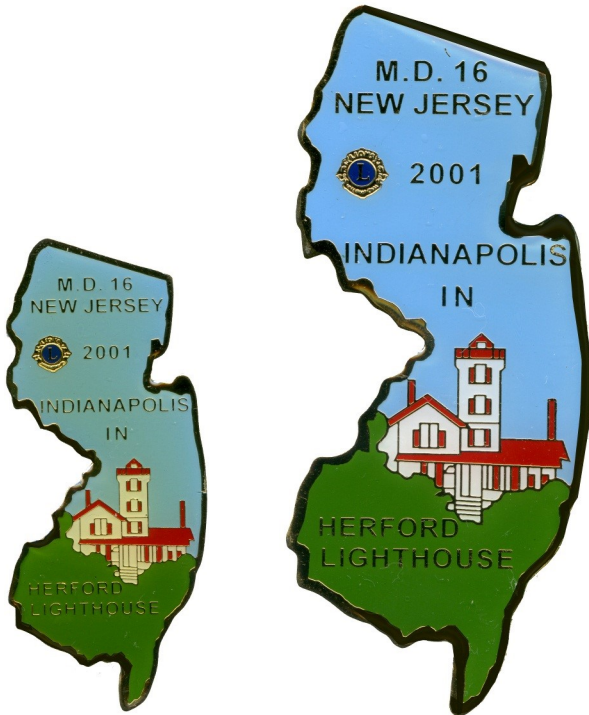

2001 P

NEW JERSEY - MD 16

2001